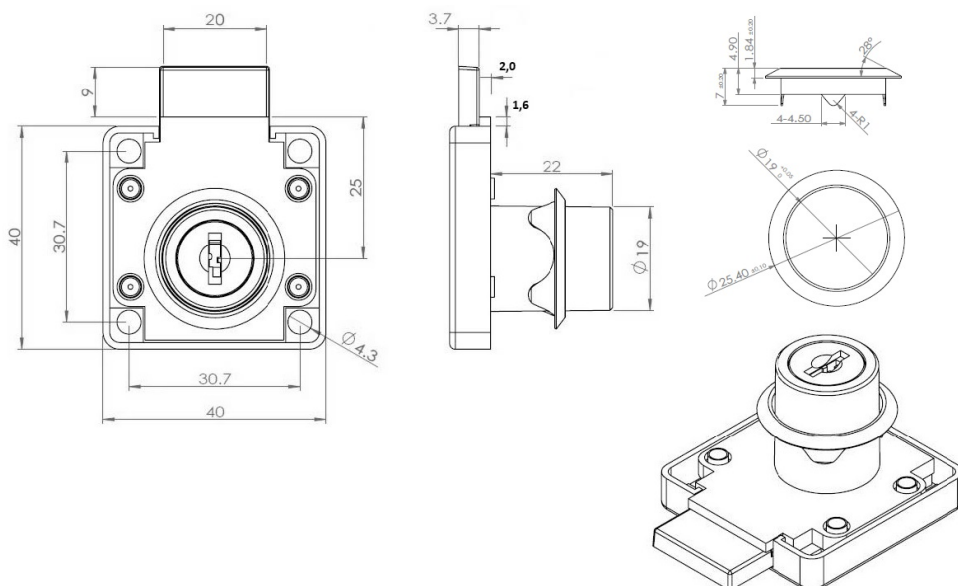

PRODUCT SHEET

Description:

Rim Lock 850, $\varnothing 19 \times 22 \text{mm}$, Drawer, NPL, HCK SISO, KA D20

Item number:

14.01.073-5

Units	Box	Carton	HS Code	Barcode
Pcs.	12	192	8301300000	 5704866453967

SISO A/S